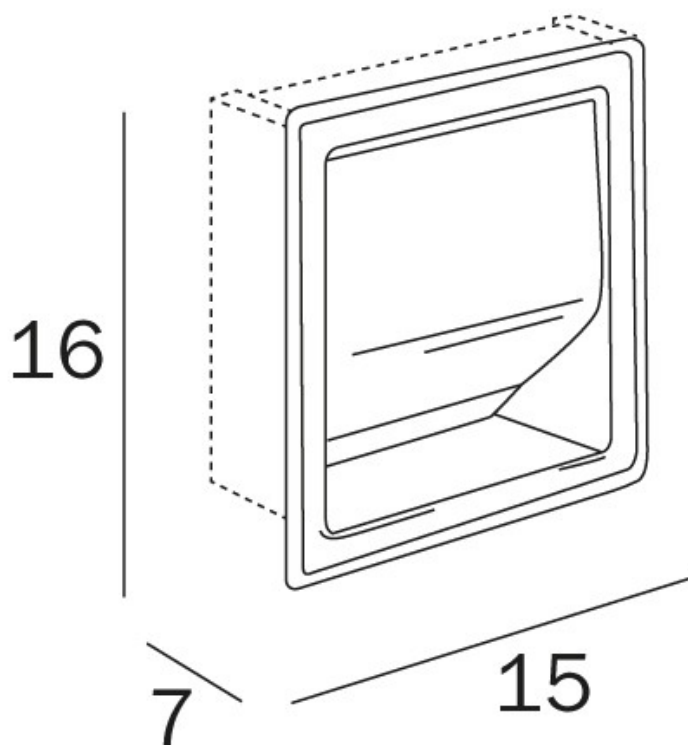

**HOTELLERIE
RECESSED COVERED
TOILET ROLL HOLDER**
(Chrome - A8028D AL)

Proudly imported and distributed by
Gro Agencies Pty Ltd
Unit 2 / 37 Howe St, Osborne Park, WA, 6017
P 08 9446 3288 E info@groagencies.com.au W www.groagencies.com.au